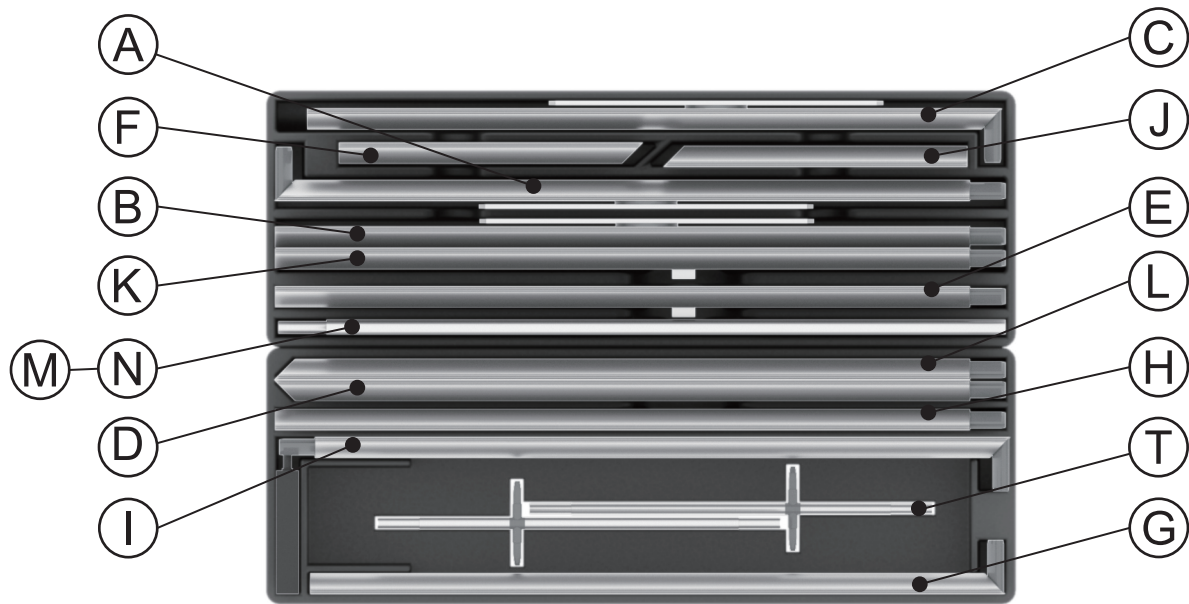

PRODUCT DESCRIPTION

StraightLine SEG display systems feature convenient tool-free assembly, durable light-weight frames, and silicone-edge graphics printed on exclusive One Planet recycled fabrics with impressive vivid graphics, all conveniently organized within molded inserts in a heavy-duty shipping case. Panel V achieves a head-turning display with stunning seamless graphics, perfect to create the ultimate 10ft exhibit.

PARTS

ASSEMBLY

Assemble parts on the floor and stand-up unit when completed.

1

2

3

4

5