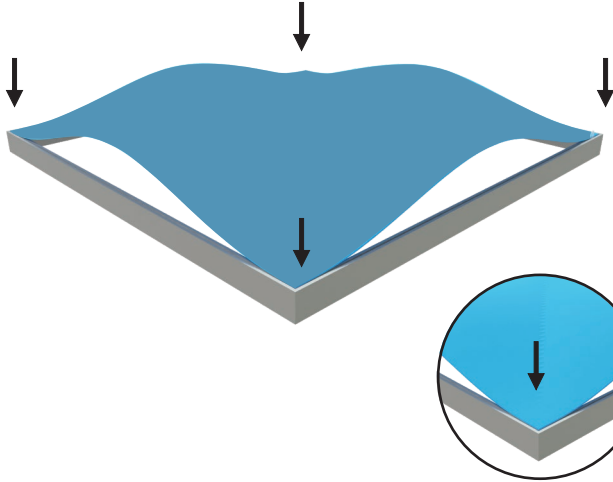

5 Push the silicone bead into each corner of the frame with your thumb.